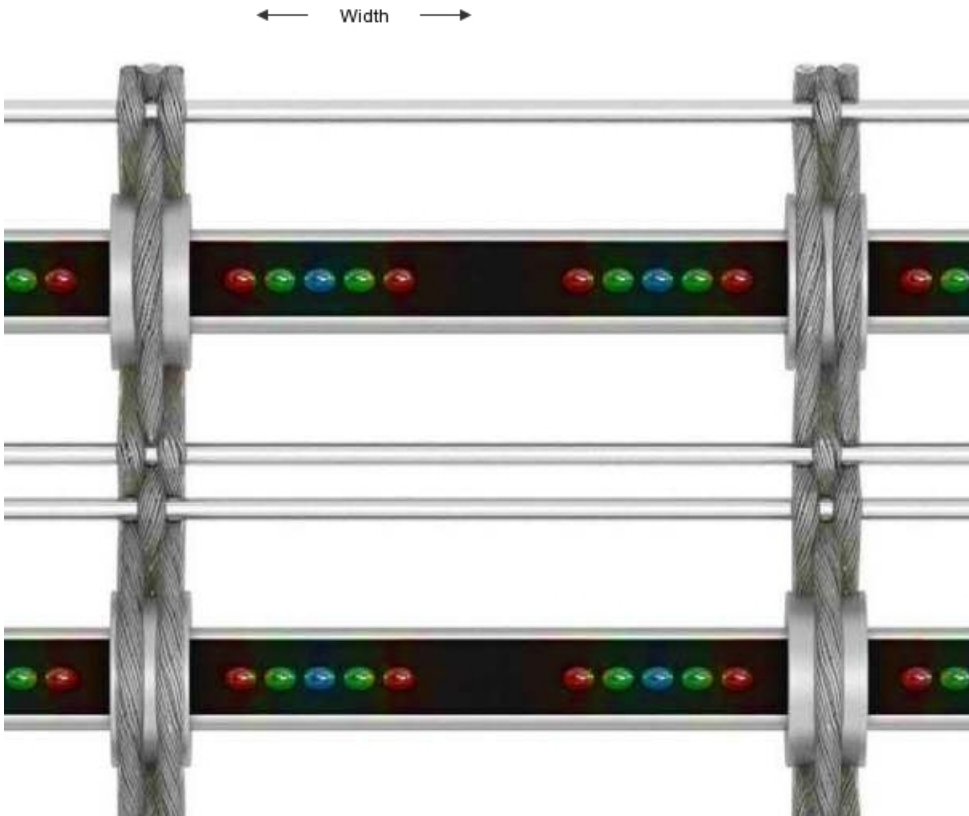

## MediaMesh®

Flexible, one direction

Material	AISI Type 316 Stainless
Open Area	variable
Weight	variable
Nominal Thickness	0.875"
Cable	0.075"
Opening	variable depending on LED tube spacing
Rod	0.115"
Center-to-center cable	85 mm, adjusted to horizontal pixel pitch
Max. width	13'
Vertical LED Pitch	40mm, 50mm or 60mm
Horizontal LED Pitch	42.5mm
NITS	4200 - 9700
Viewing Distance	100' - 130' typical

### Attachments

Woven-in bar with eyebolt

Inches 0 .5 1

## MediaMesh® v4

Flexible, one direction

Material	AISI Type 316 Stainless
Open Area	55%
Weight	1.95 lbs/sqft
Nominal Thickness	0.875"
Cable	0.075" x 3
Rod	0.115"
Center-to-center cable	85 mm
Max. width	13'
Max. length	Contact GKD
Vertical LED Pitch	40 mm
Horizontal LED Pitch	42.5 mm
NITS	6300 - 9700
Viewing Distance	~105'

## MediaMesh® v5

Flexible, one direction

Material	AISI Type 316 Stainless
Open Area	57%
Weight	1.83 lbs/sqft
Nominal Thickness	0.875"
Cable	0.075" x 3
Rod	0.115"
Center-to-center cable	85 mm
Max. width	13'
Max. length	Consult GKD
Vertical LED Pitch	50 mm
Horizontal LED Pitch	42.5 mm
NITS	5100 - 7800
Viewing Distance	~115'